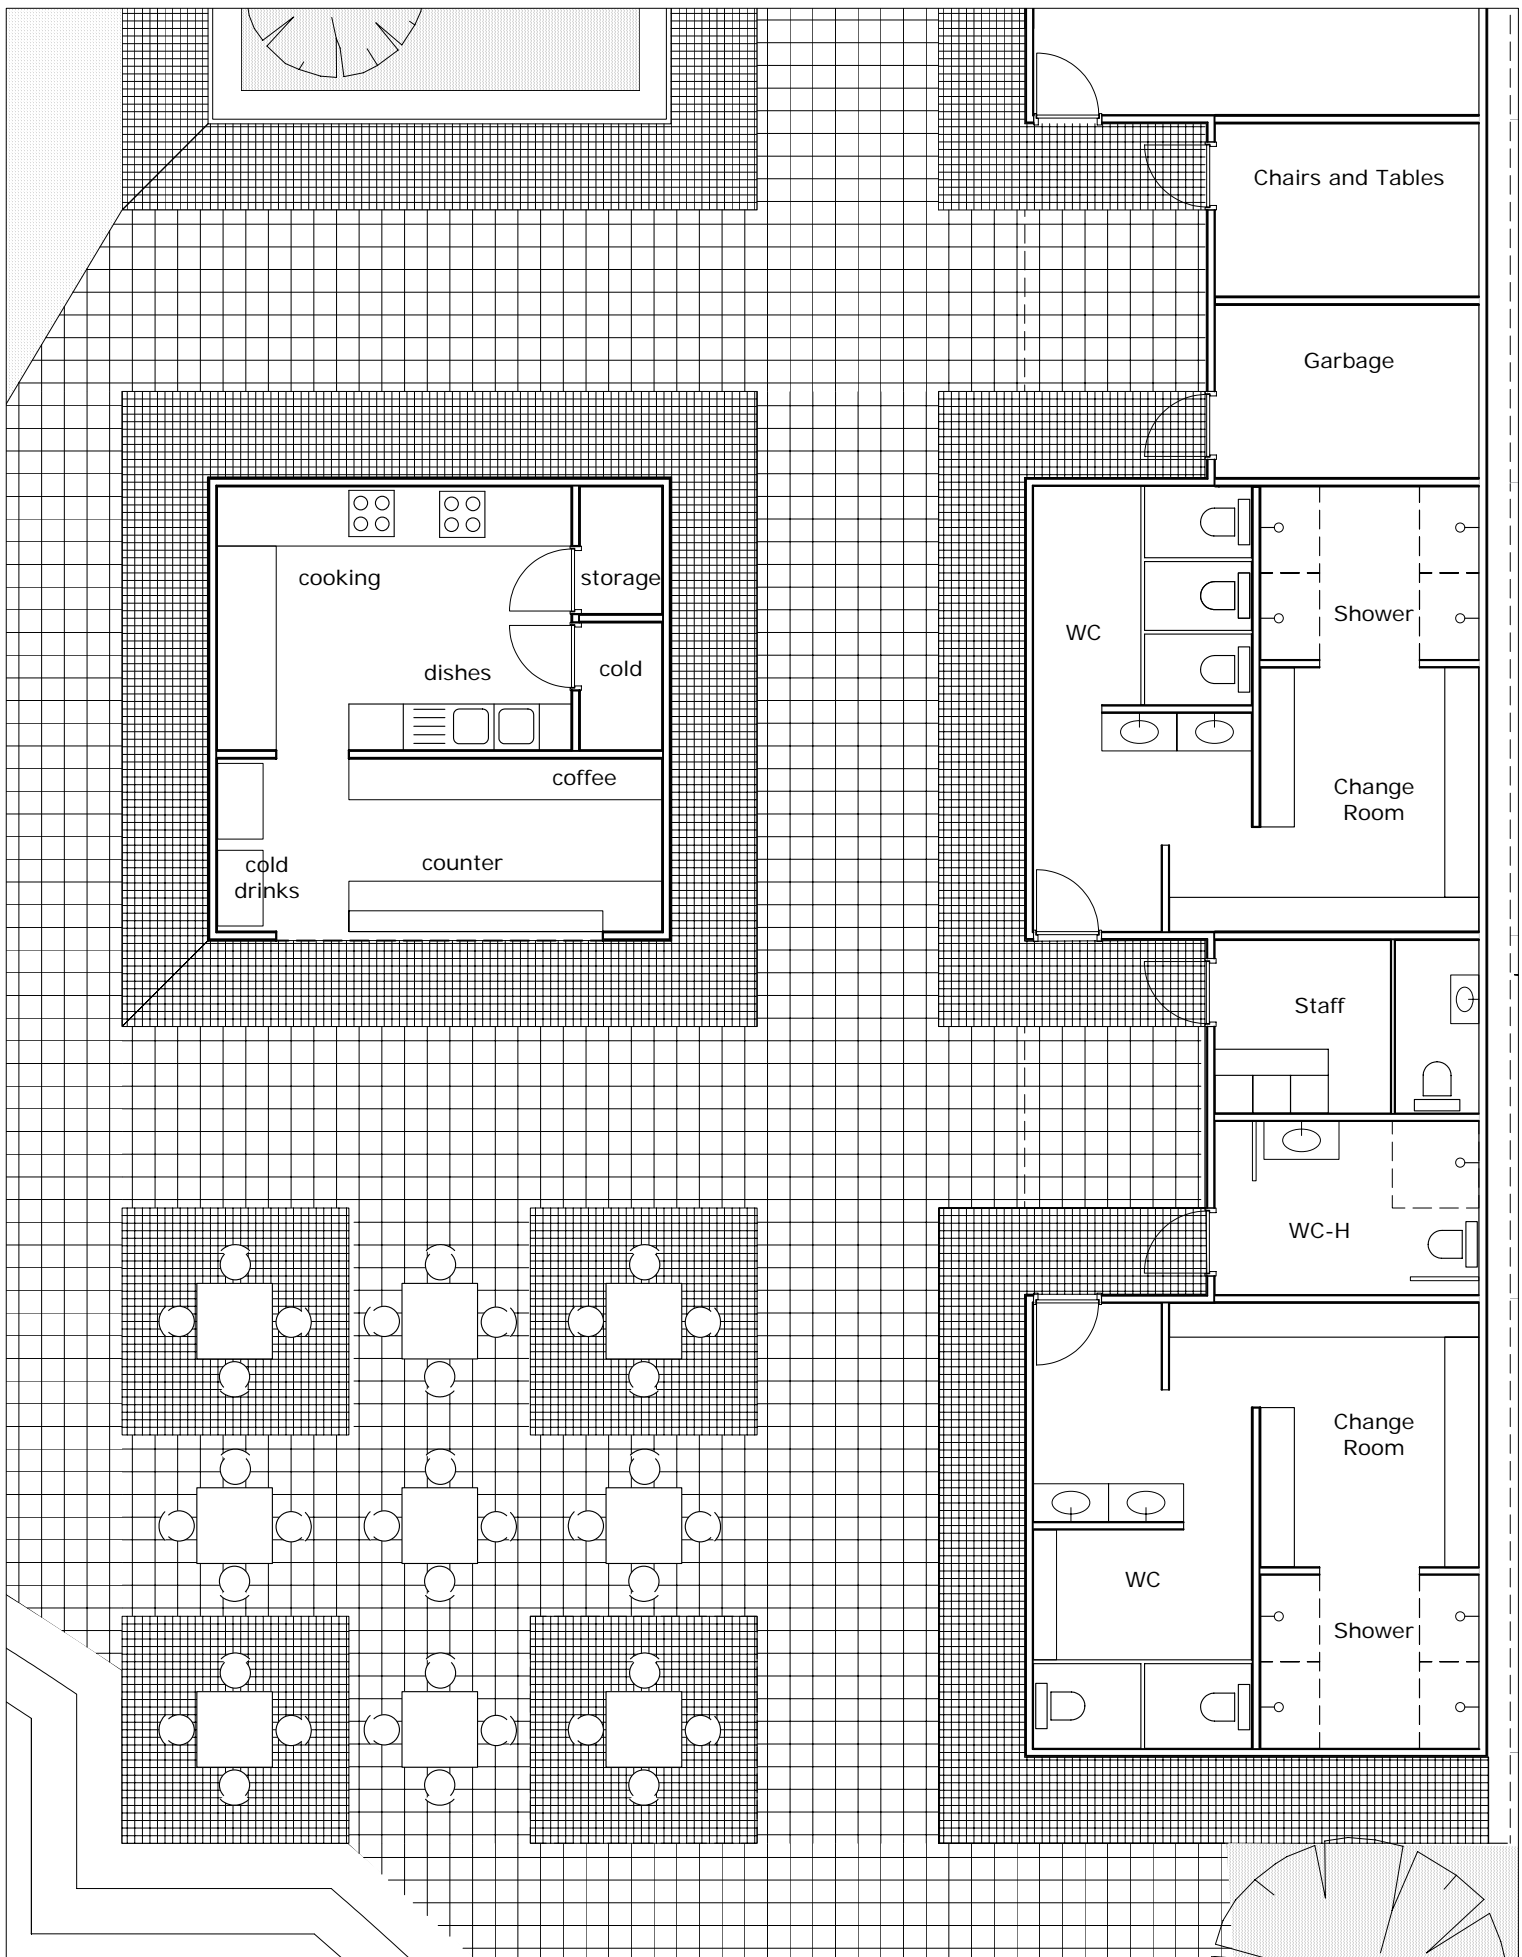

TAMARAMA BEACH CAFE

Stefan Doetschel
 Architect
 Sydney - June 2006

TAMARAMA BEACH CAFE

Stefan Doetschel
 Architect
 Sydney - June 2006

A Storage B C Kiosk D E Change Rooms F

Kiosk

1 2

Change Rooms

3 4