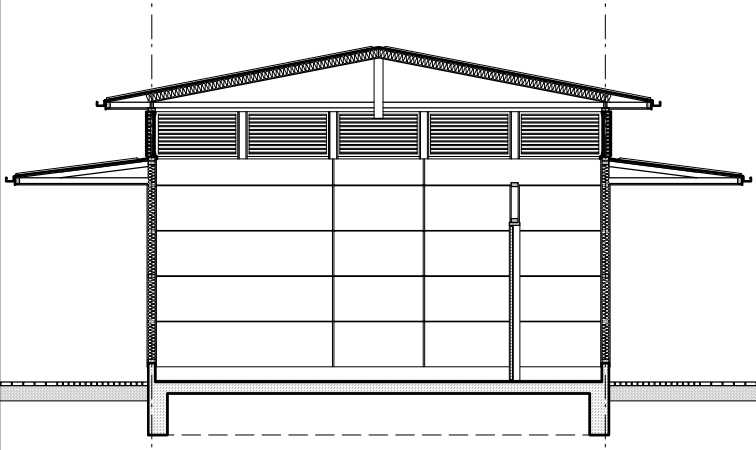

TAMARAMA BEACH CAFE

Stefan Doetschel
 Architect
 Sydney - June 2006

TAMARAMA BEACH CAFE

Stefan Doetschel
 Architect
 Sydney - June 2006

A Storage B C Kiosk D E Change Rooms F

Kiosk

1 2

Change Rooms