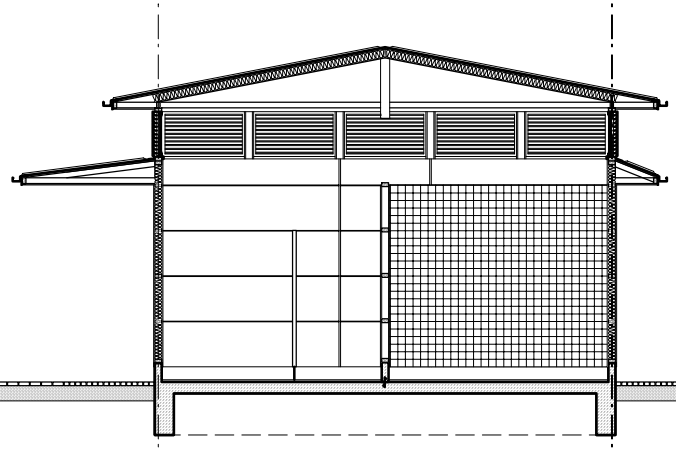

TAMARAMA BEACH CAFE

Stefan Doetschel
 Architect
 Sydney - June 2006

TAMARAMA BEACH CAFE

Stefan Doetschel
 Architect
 Sydney - June 2006

A Storage B C Kiosk D E Change Rooms F

Kiosk

1 2

Change Rooms

3 4