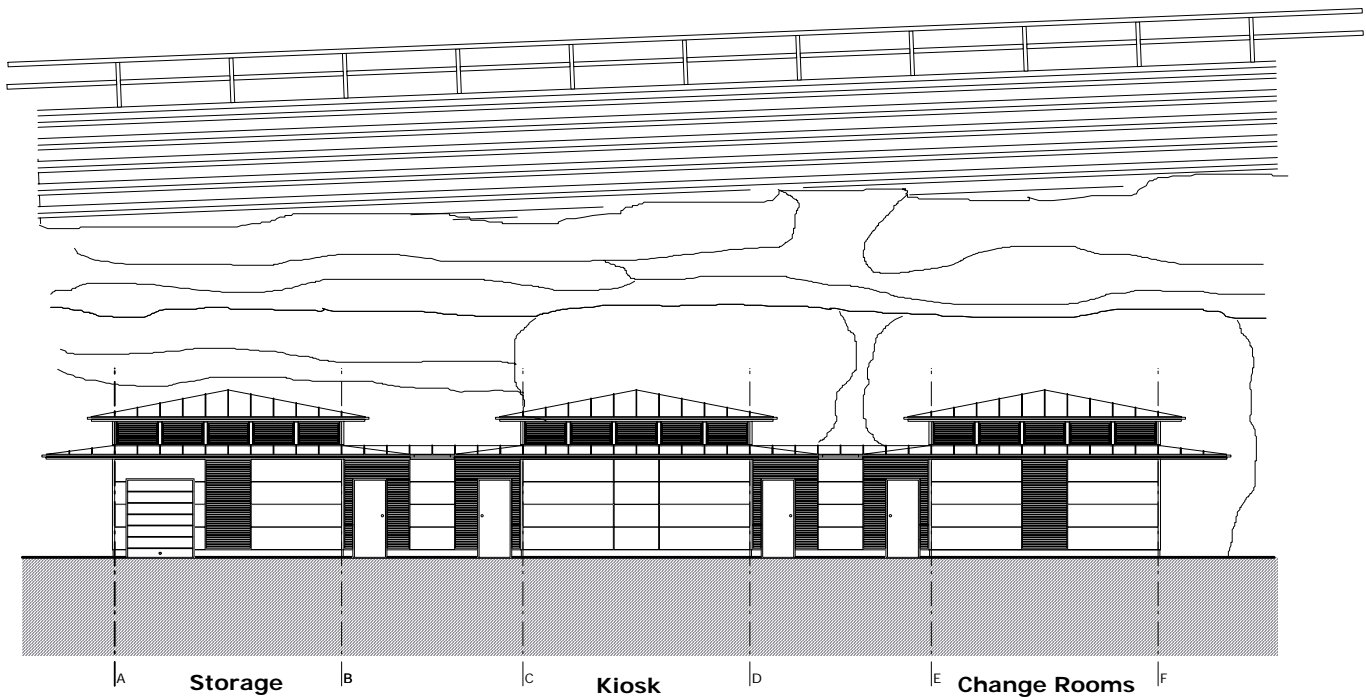

TAMARAMA BEACH CAFE

Stefan Doetschel
 Architect
 Sydney - June 2006

TAMARAMA BEACH CAFE

Stefan Doetschel
 Architect
 Sydney - June 2006

A Storage B C Kiosk D E Change Rooms F

Kiosk

1 2

Change Rooms